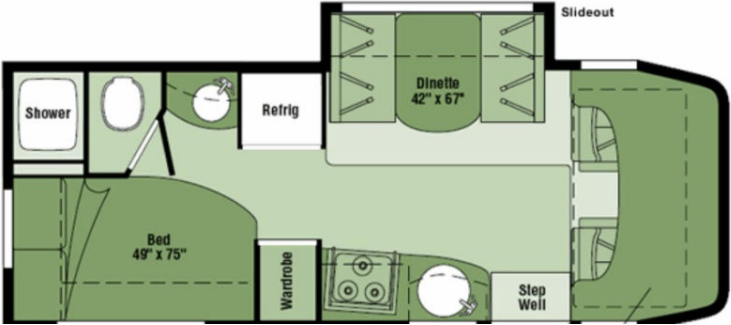

- 17-19 MPG! Best economy in USA!
- Dinette slide-out – expands living space!
- Auto transmission; cruise control, more
- Overhead air conditioners
- Separate room for shower/commode
- 3.6 KW Onan® propane generator
- Linens kit available (bedding, towels, etc)
- Leveling accessories included

- Color GPS
- Swivel front seats
- All our family's nicest touches!
- Huge solar panel
- **Many** upgrades

- 20" LCD TV
- Complete kitchen setup
- Color rear vision camera
- DVD, CD MP3 player
- 3-burner gas stove
- Lower storage bays
- Cable & full hookups
- Leather driver & passenger seats
- Convection microwave