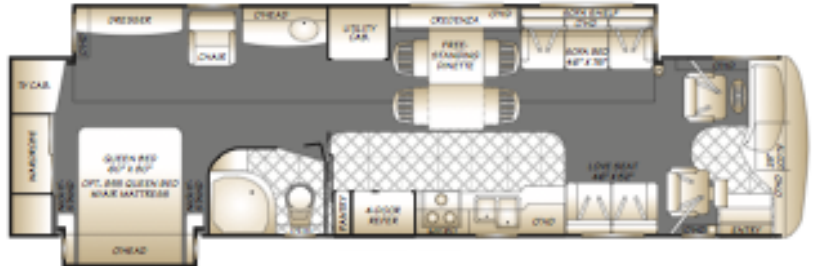

- **BRAND NEW 40' Luxury Turbo Diesel Coach**
- **Wonderful for vacation, family trips, entertaining!**
- **High-end motor coach, not a little RV "rental box"**
- **Seats 9, sleeps 4-5 travelers in supreme comfort**
- **Luxurious. A fine "bed & breakfast"...on wheels**
- **Economical insurance available. Easy to drive.**
- **Conservative décor. No smoking or pets, please!**